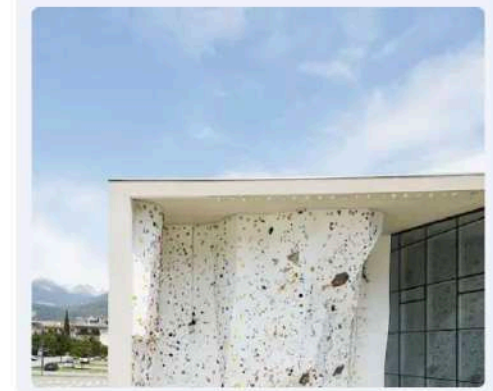

photo_3_2024-09-29_...