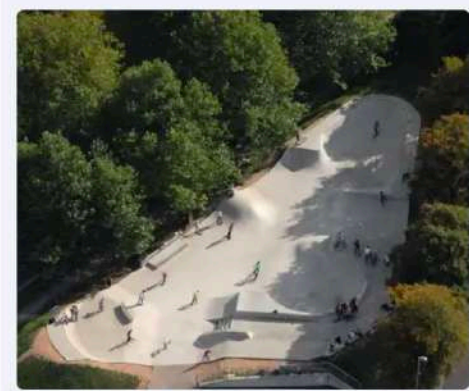

photo_2_2024-09-29_...

photo_2_2024-09-29_...

photo_3_2024-09-29_...

photo_3_2024-09-29_...

photo_4_2024-09-29_...

photo_4_2024-09-29_...

photo_5_2024-09-29_...

photo_6_2024-09-29_...

photo_7_2024-09-29_...

photo_8_2024-09-29_...

Chapter 5 Conclusion

- 
- An architectural rendering of a modern building complex. The building features a long, low profile with a facade of vertical panels and large windows. The foreground shows a paved plaza with several groups of people walking and sitting. A large, leafy tree stands to the right of the building. The sky is a deep blue with white clouds. The overall style is a digital illustration with a slightly painterly texture.
- Kocmoc Space
 - art
 - Space: small cinema hall
 - Location: Center of District Pol'ova is in heavy use
 - Period: 1+1 yrs.