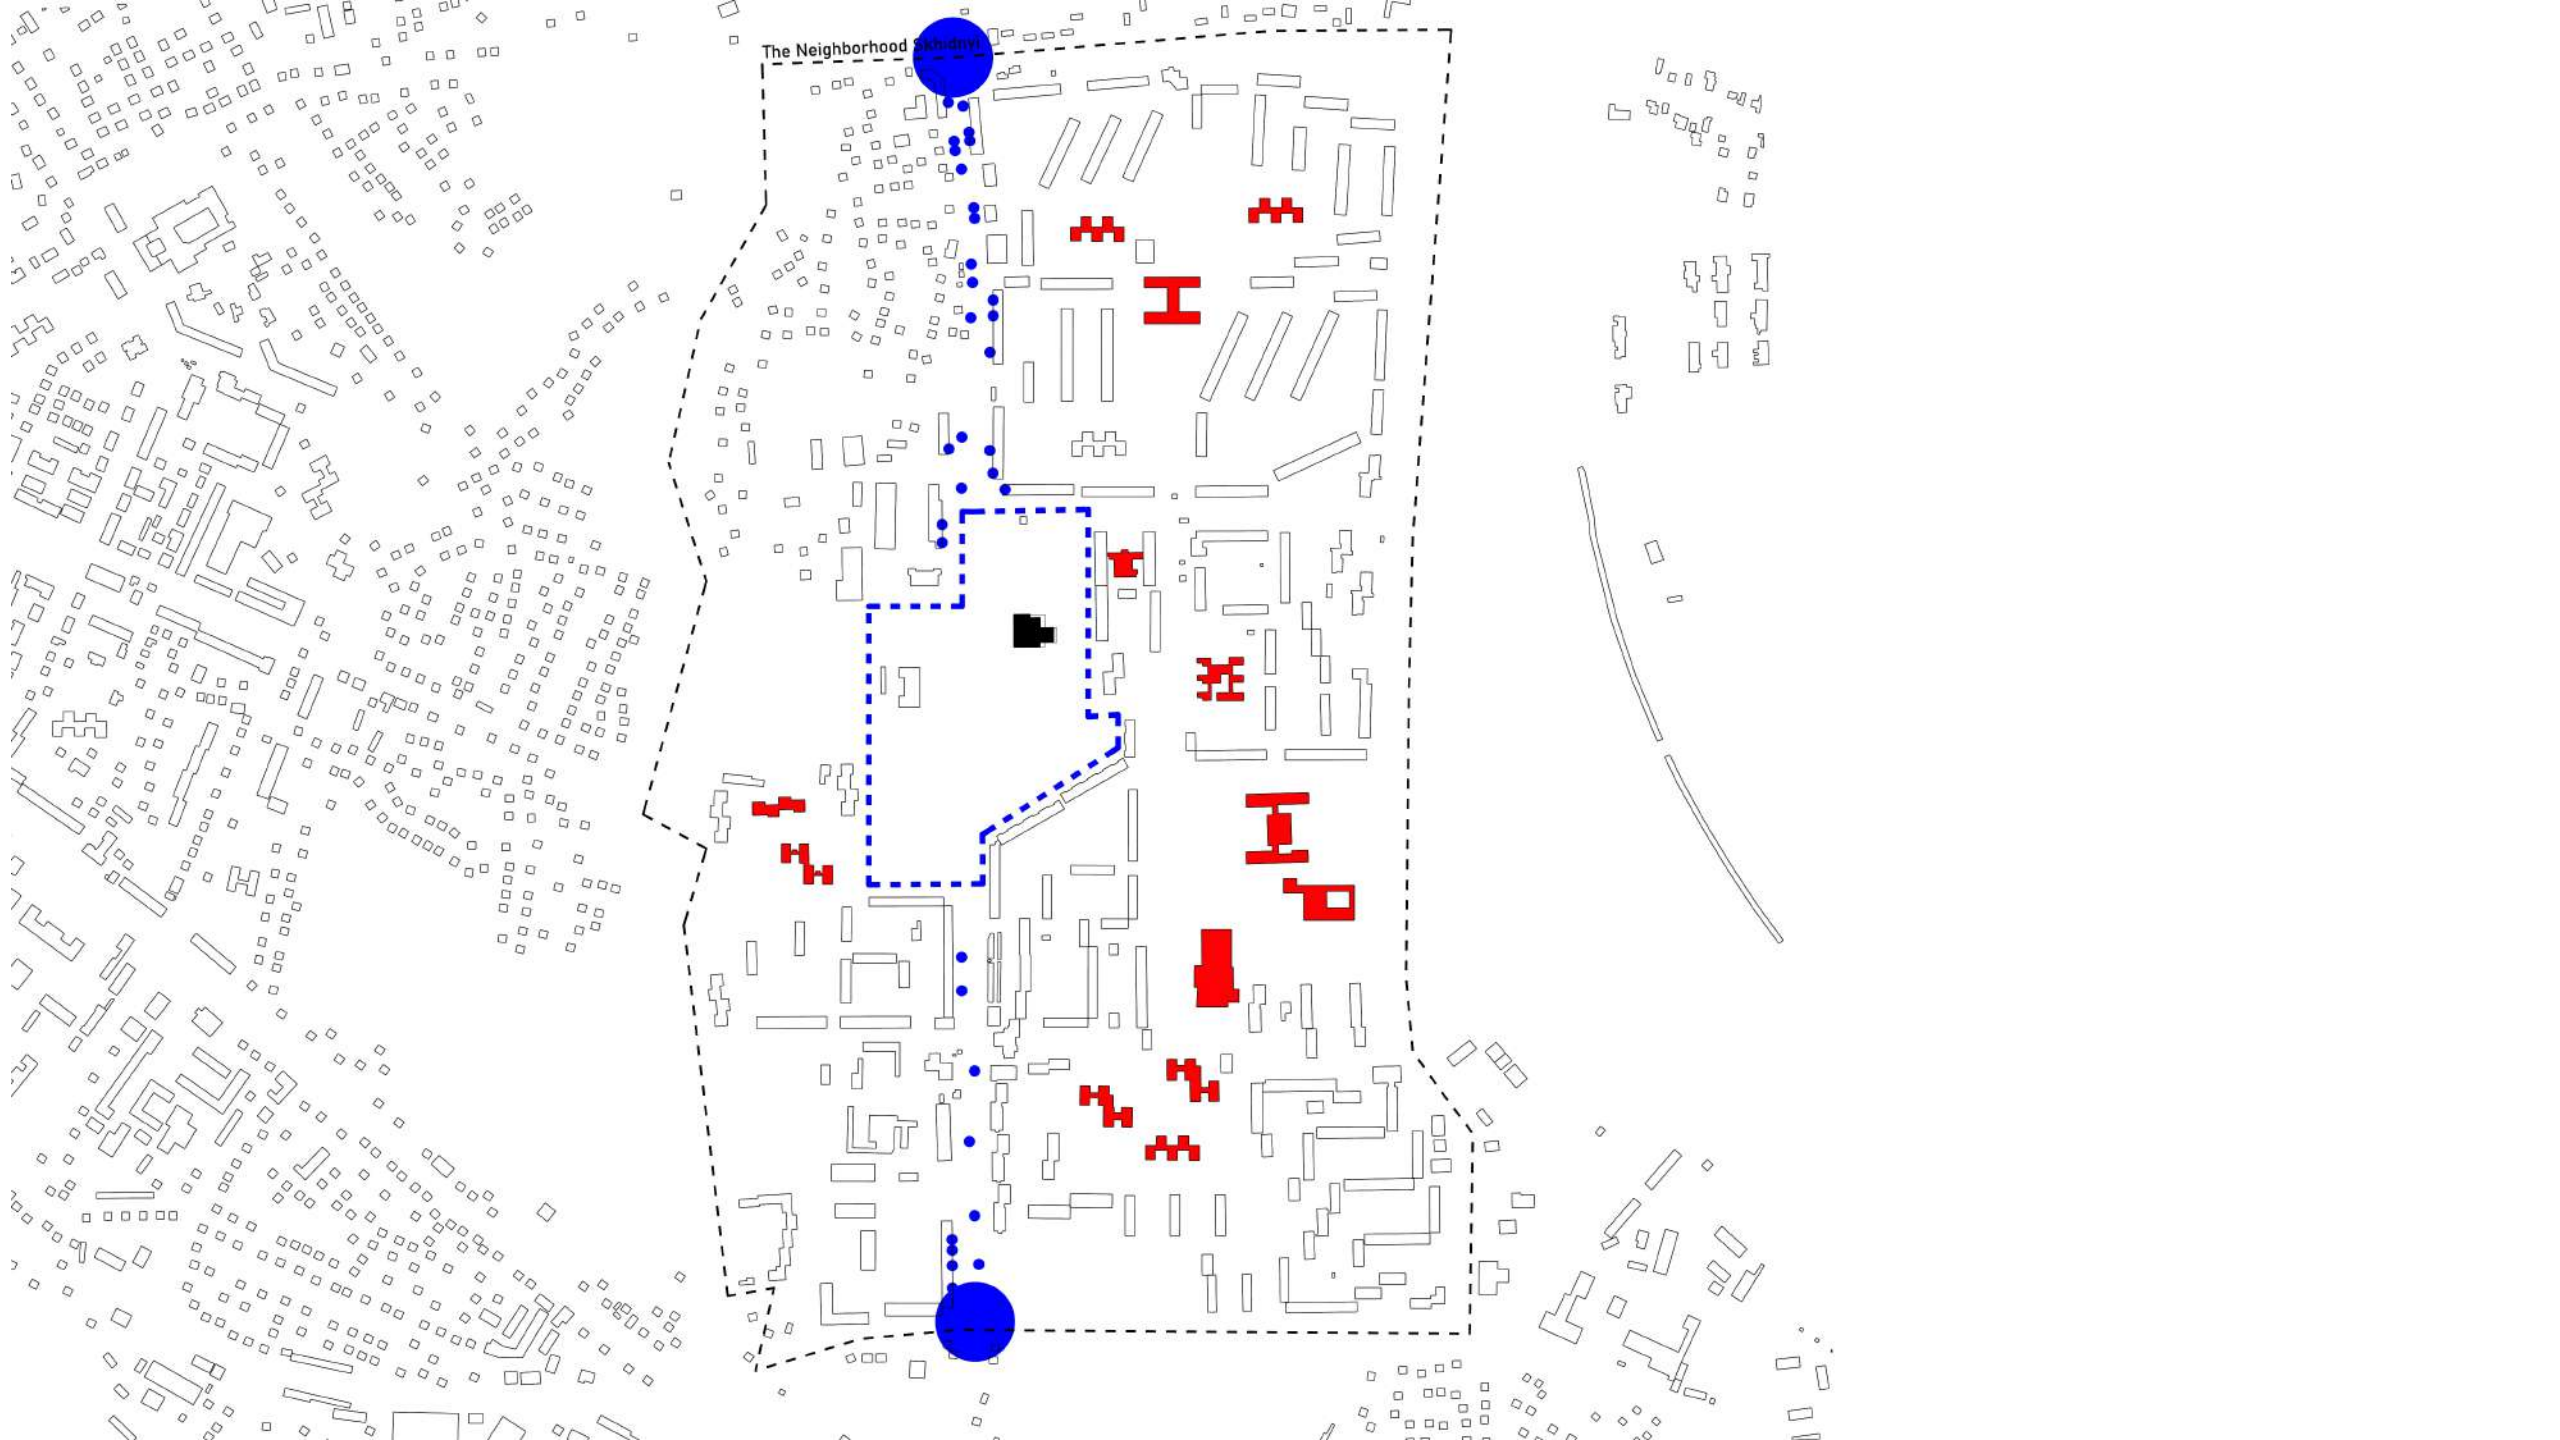

Mosaic "Woman-bird"

Mosaic "Tree of Life"

Authors of mosaic panels /

Alla Horska
Viktor Zaretskyi
Hryhorii Synytsia

"Boriviter" mosaic

DEVELOPMENT OF MONUMENTAL ART IN ZHYTOMYR

The development of monumental art in Zhytomyr began in the 1950s and 1960s, with the first mosaic panels appearing on public buildings, and its peak occurred in the 1970s and 1980s. The themes of the panels included space, labor, and science, and among the artists who influenced this direction were Oleksandr Kostyuk and Mykola Opanashchuk.

Chapter 3

Location

Population distribution of the **Skhidnyi** neighborhood, based on 15,000 people:

1. Children (0-6 years old): 7-8% of the population
- 850 people
2. Schoolchildren (7-17 years old): 12-14% of the population
- 1300 people
3. Students (18-22 years old): 8-10% of the population
- 900 people
4. Adults (23-64 years old): 55-60% of the population
- 9500 people
5. Elderly people (65+ years): 12-15% of the population
- 2450 people

These figures are approximate and based on general demographic data

The Neighborhood Skhidnyi

The Neighborhood Skhidnyi

The Neighborhood Skhidnyi

Chapter 4

Space

ПОБТАЖНИЙ ПЛАН

На строение литеры В Института на ул. Меден Павлов