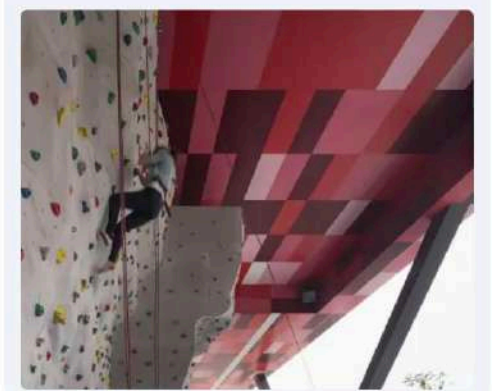

photo_7_2024-09-29_...

photo_8_2024-09-29_...

Chapter 5 Conclusion

- 
- An architectural rendering of a modern building complex. The building features a long, low profile with a facade of vertical panels and large windows. The foreground shows a paved plaza with several groups of people walking and sitting. A large, leafy tree stands to the right of the building. The sky is a deep blue with white clouds. The overall style is a digital illustration with a slightly painterly texture.
- Kocmoc Space
 - art
 - Space: small cinema hall
 - Location: Center of District Pol'ova is in heavy use
 - Period: 1+1 yrs.