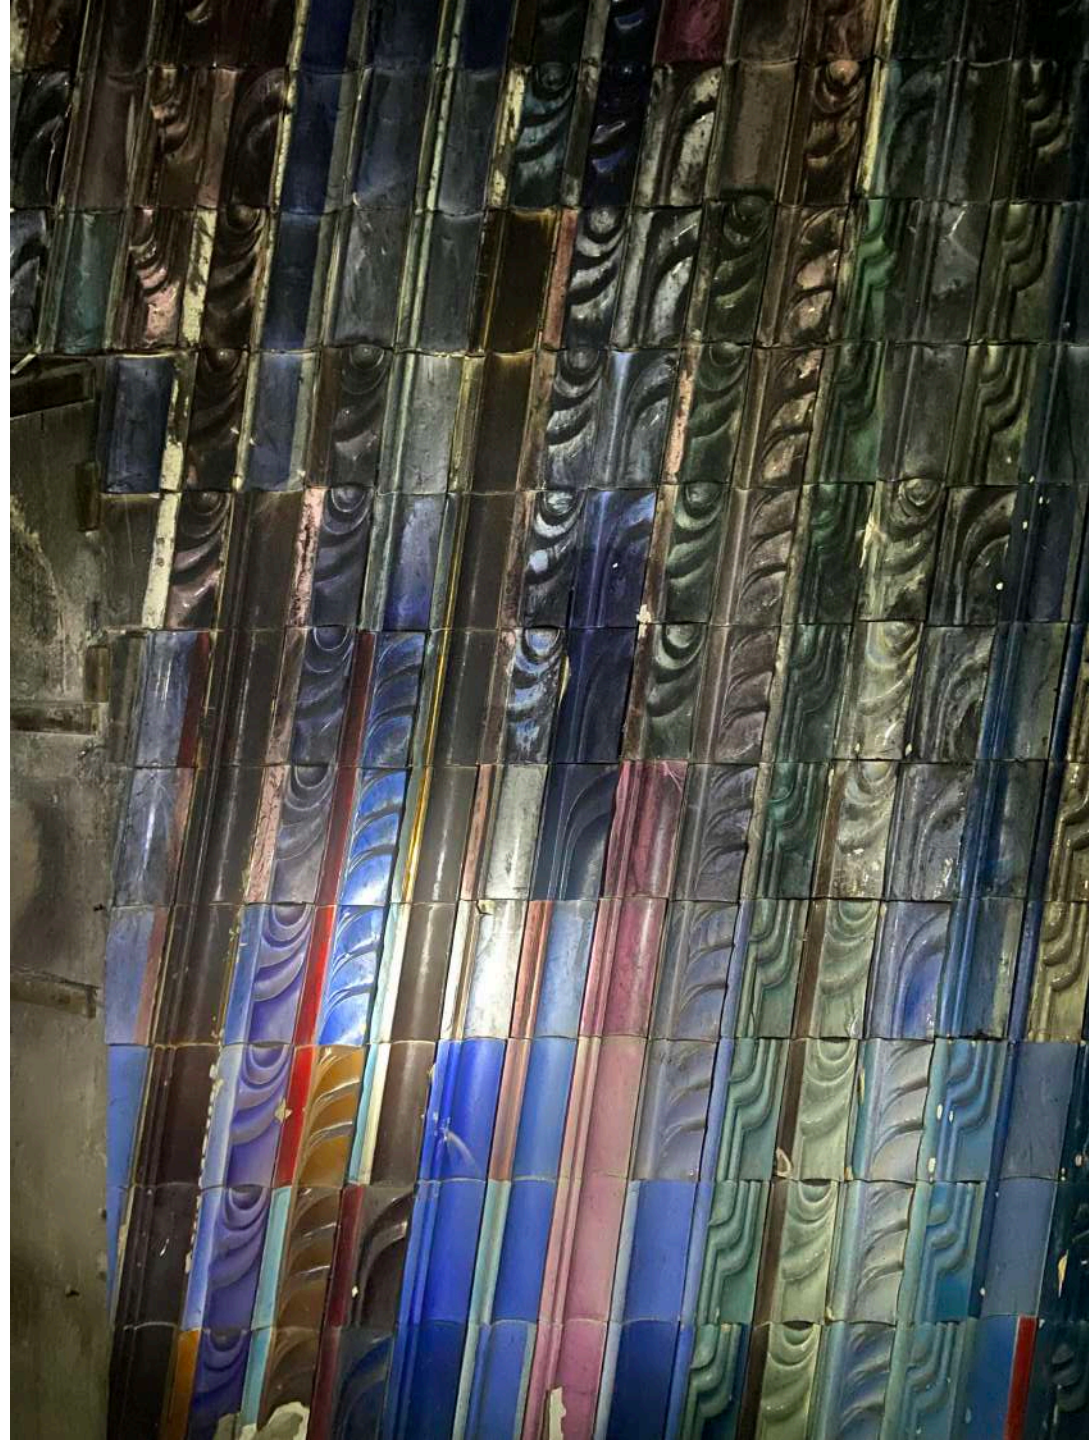

Chapter 2

Art

PHOTO MOSAIC PANEL “CONSTELLATIONS OF SPACE”

DEVELOPMENT OF MONUMENTAL ART IN UKRAINE

Mosaic art in Ukraine began developing as early as the Kyivan Rus period, particularly in St. Sophia Cathedral. In the 20th century, it experienced a revival, reflecting themes of heroism and socialist ideals, with prominent artists including Alla Horska, Viktor Zaretsky, Yevhen Lysyck, and Hryhorii Synytsia.

Mosaic "Woman-bird"

Mosaic "Tree of Life"

Authors of mosaic panels /

Alla Horska
Viktor Zaretskyi
Hryhorii Synytsia

"Boriviter" mosaic

DEVELOPMENT OF MONUMENTAL ART IN ZHYTOMYR

The development of monumental art in Zhytomyr began in the 1950s and 1960s, with the first mosaic panels appearing on public buildings, and its peak occurred in the 1970s and 1980s. The themes of the panels included space, labor, and science, and among the artists who influenced this direction were Oleksandr Kostyuk and Mykola Opanashchuk.

MOSAIC PANEL “CONSTELLATIONS OF SPACE”

The Kosmos Cinema was opened in 1987, and its facade was decorated with the Constellations of Space mosaic based on a sketch by artist Oleksandr Kostiuk.

Kostyuk selected cool shades of smalt for the "Constellation of Cosmos" mosaic, using several tons of material and metal elements, with four craftsmen working on it piece by piece. Inside the cinema, another of Kostyuk's works, a ceramic panel made at the Baranivka factory, has also been preserved.