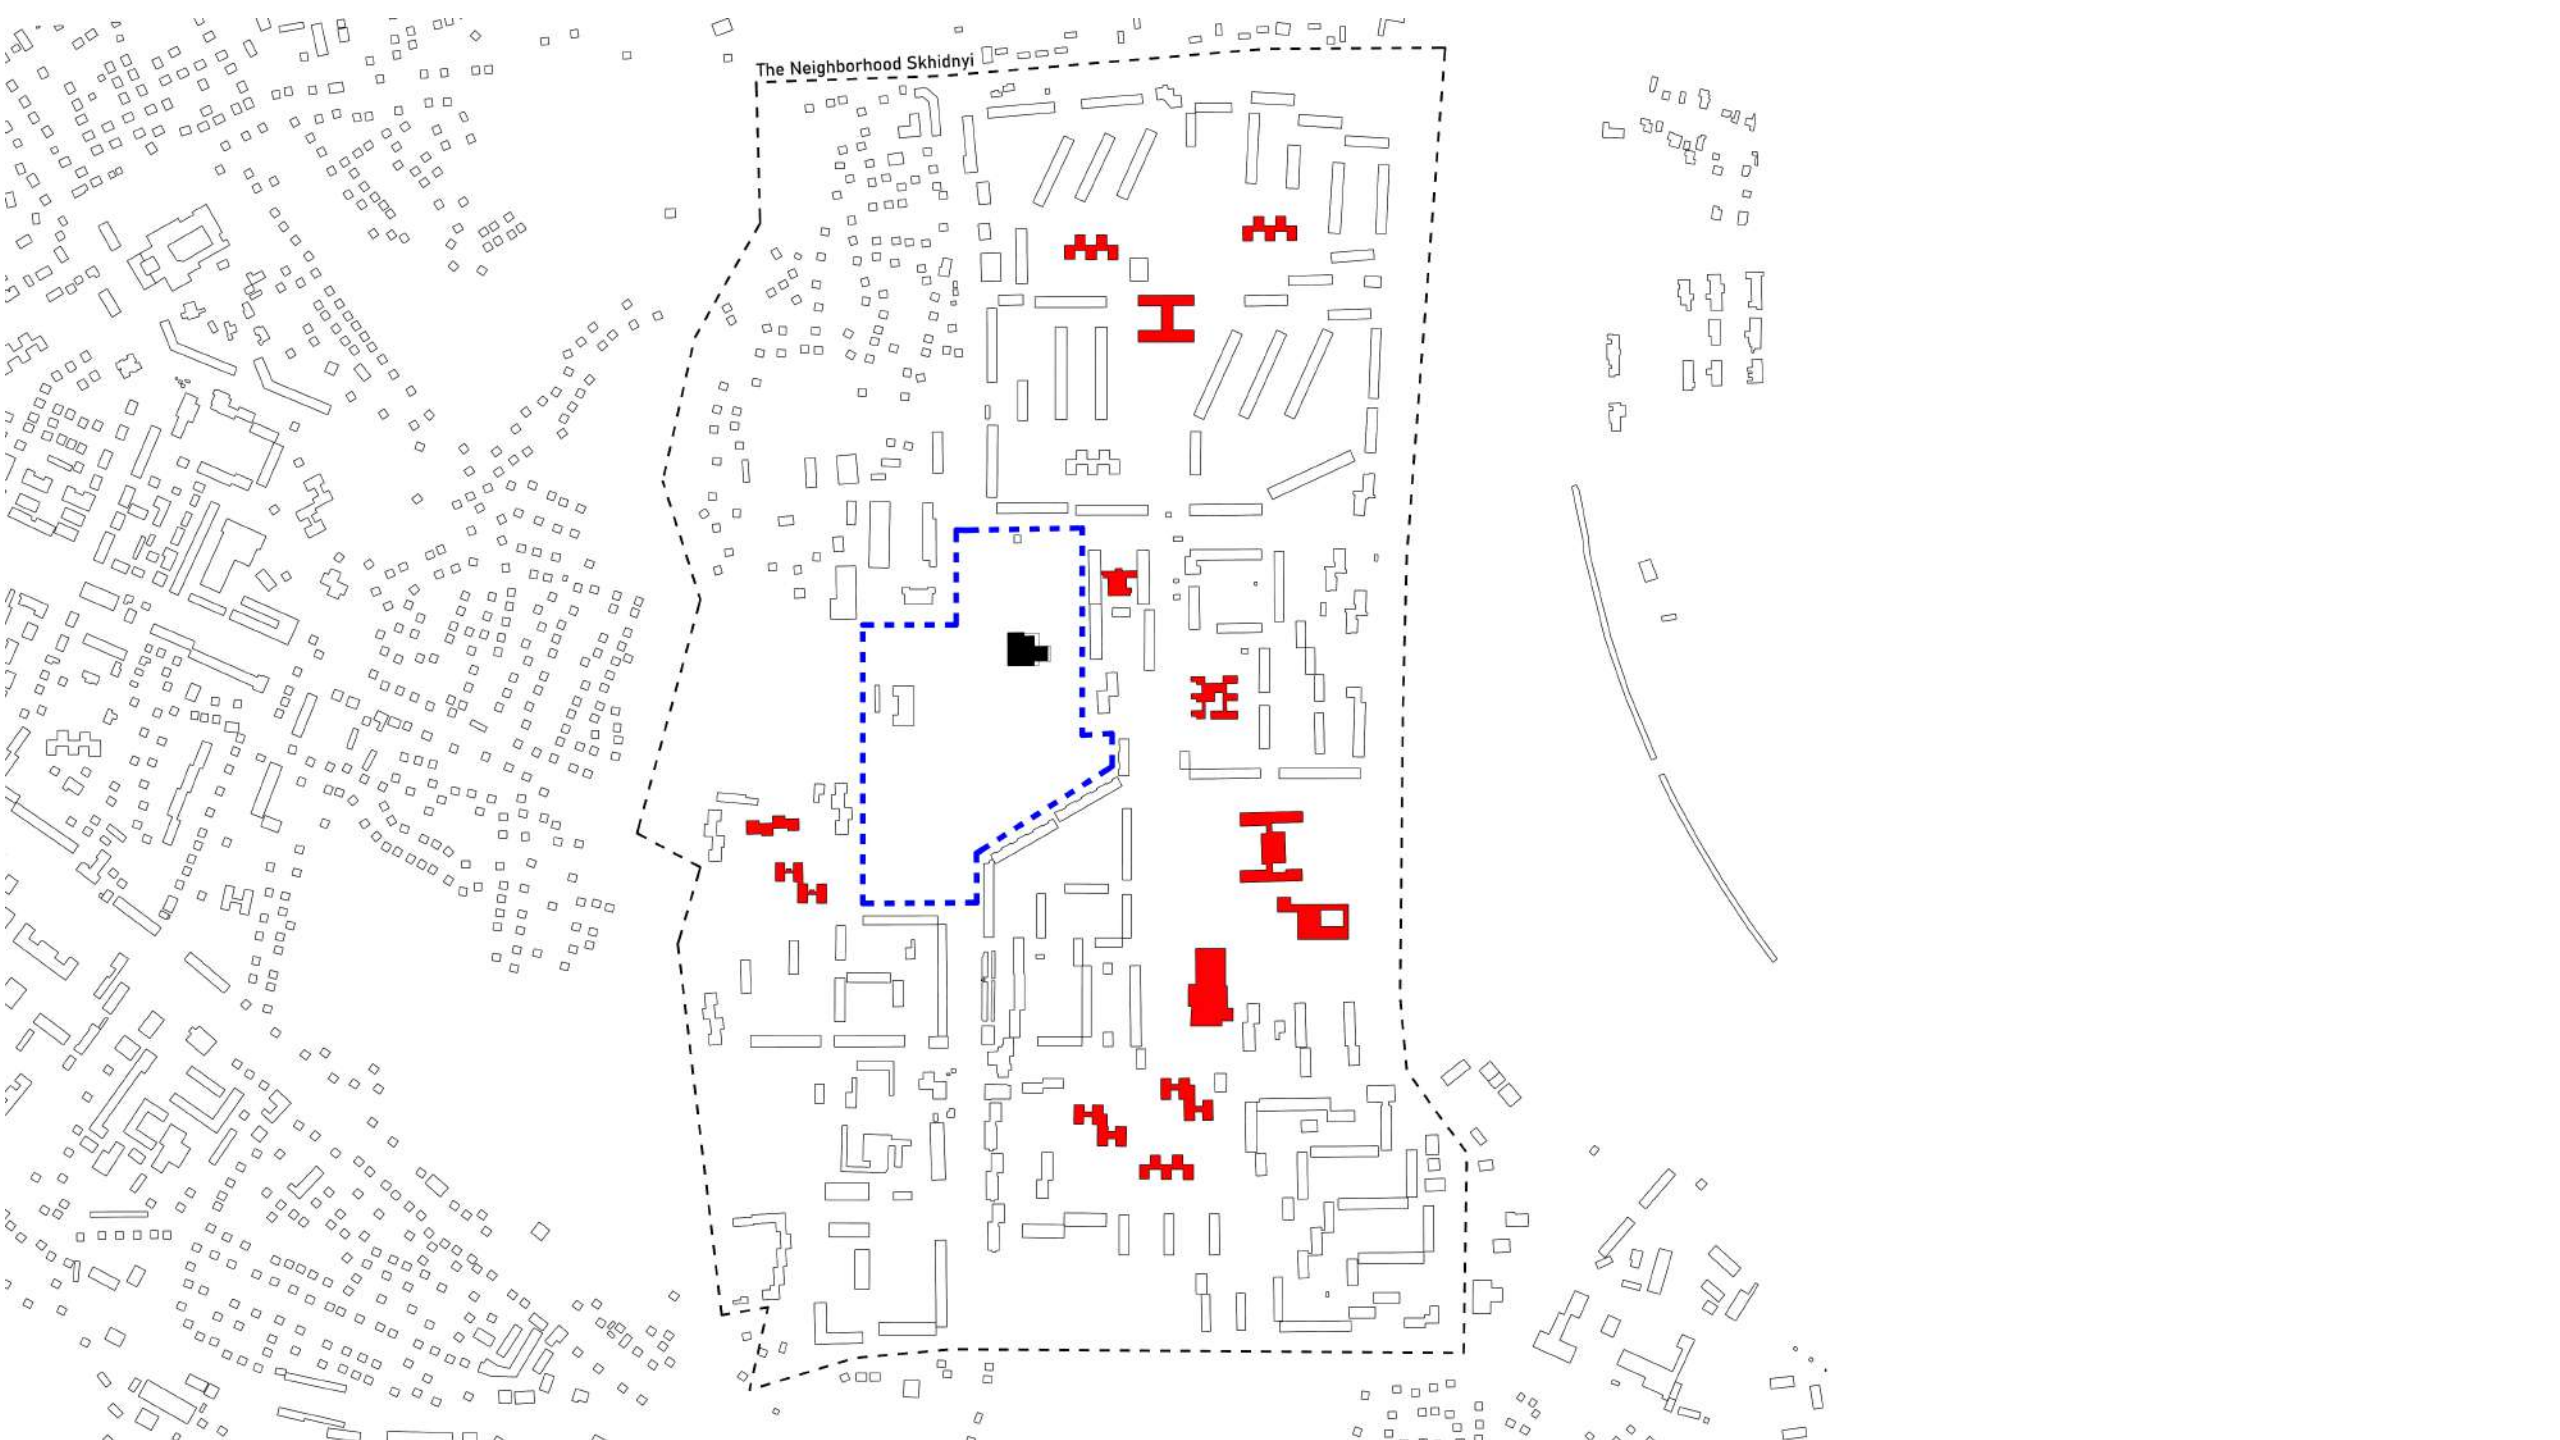

Chapter 3

Location

Population distribution of the **Skhidnyi** neighborhood, based on 15,000 people:

1. Children (0-6 years old): 7-8% of the population
- 850 people
2. Schoolchildren (7-17 years old): 12-14% of the population
- 1300 people
3. Students (18-22 years old): 8-10% of the population
- 900 people
4. Adults (23-64 years old): 55-60% of the population
- 9500 people
5. Elderly people (65+ years): 12-15% of the population
- 2450 people

These figures are approximate and based on general demographic data

The Neighborhood Skhidnyi

The Neighborhood Skhidnyi

The Neighborhood Skhidnyi

Chapter 4

Space

ПОБТАЖНИЙ ПЛАН

На строение литеры В Института на ул. Меден Павлов