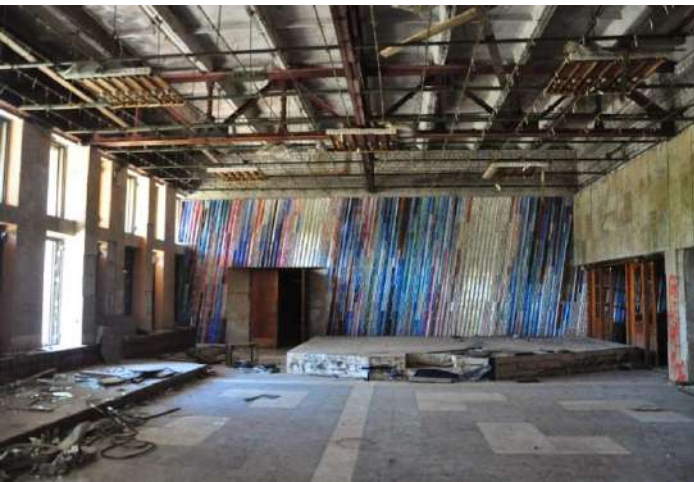

Chapter 2

Art

PHOTO MOSAIC PANEL “CONSTELLATIONS OF SPACE”

DEVELOPMENT OF MONUMENTAL ART IN UKRAINE

Mosaic art in Ukraine began developing as early as the Kyivan Rus period, particularly in St. Sophia Cathedral. In the 20th century, it experienced a revival, reflecting themes of heroism and socialist ideals, with prominent artists including Alla Horska, Viktor Zaretsky, Yevhen Lysyck, and Hryhorii Synytsia.