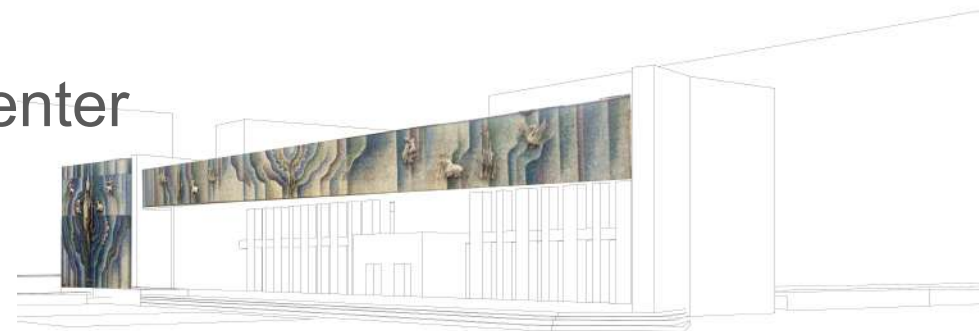

Chapter 1

Initial value

- Cinema Kocmoc 2766 m2 / ruins in the district center
  - art
  - Space: small and big cinema hall
- Location: Center of District Pol'ova, but not in use
- Period: 1 year
- No funds available