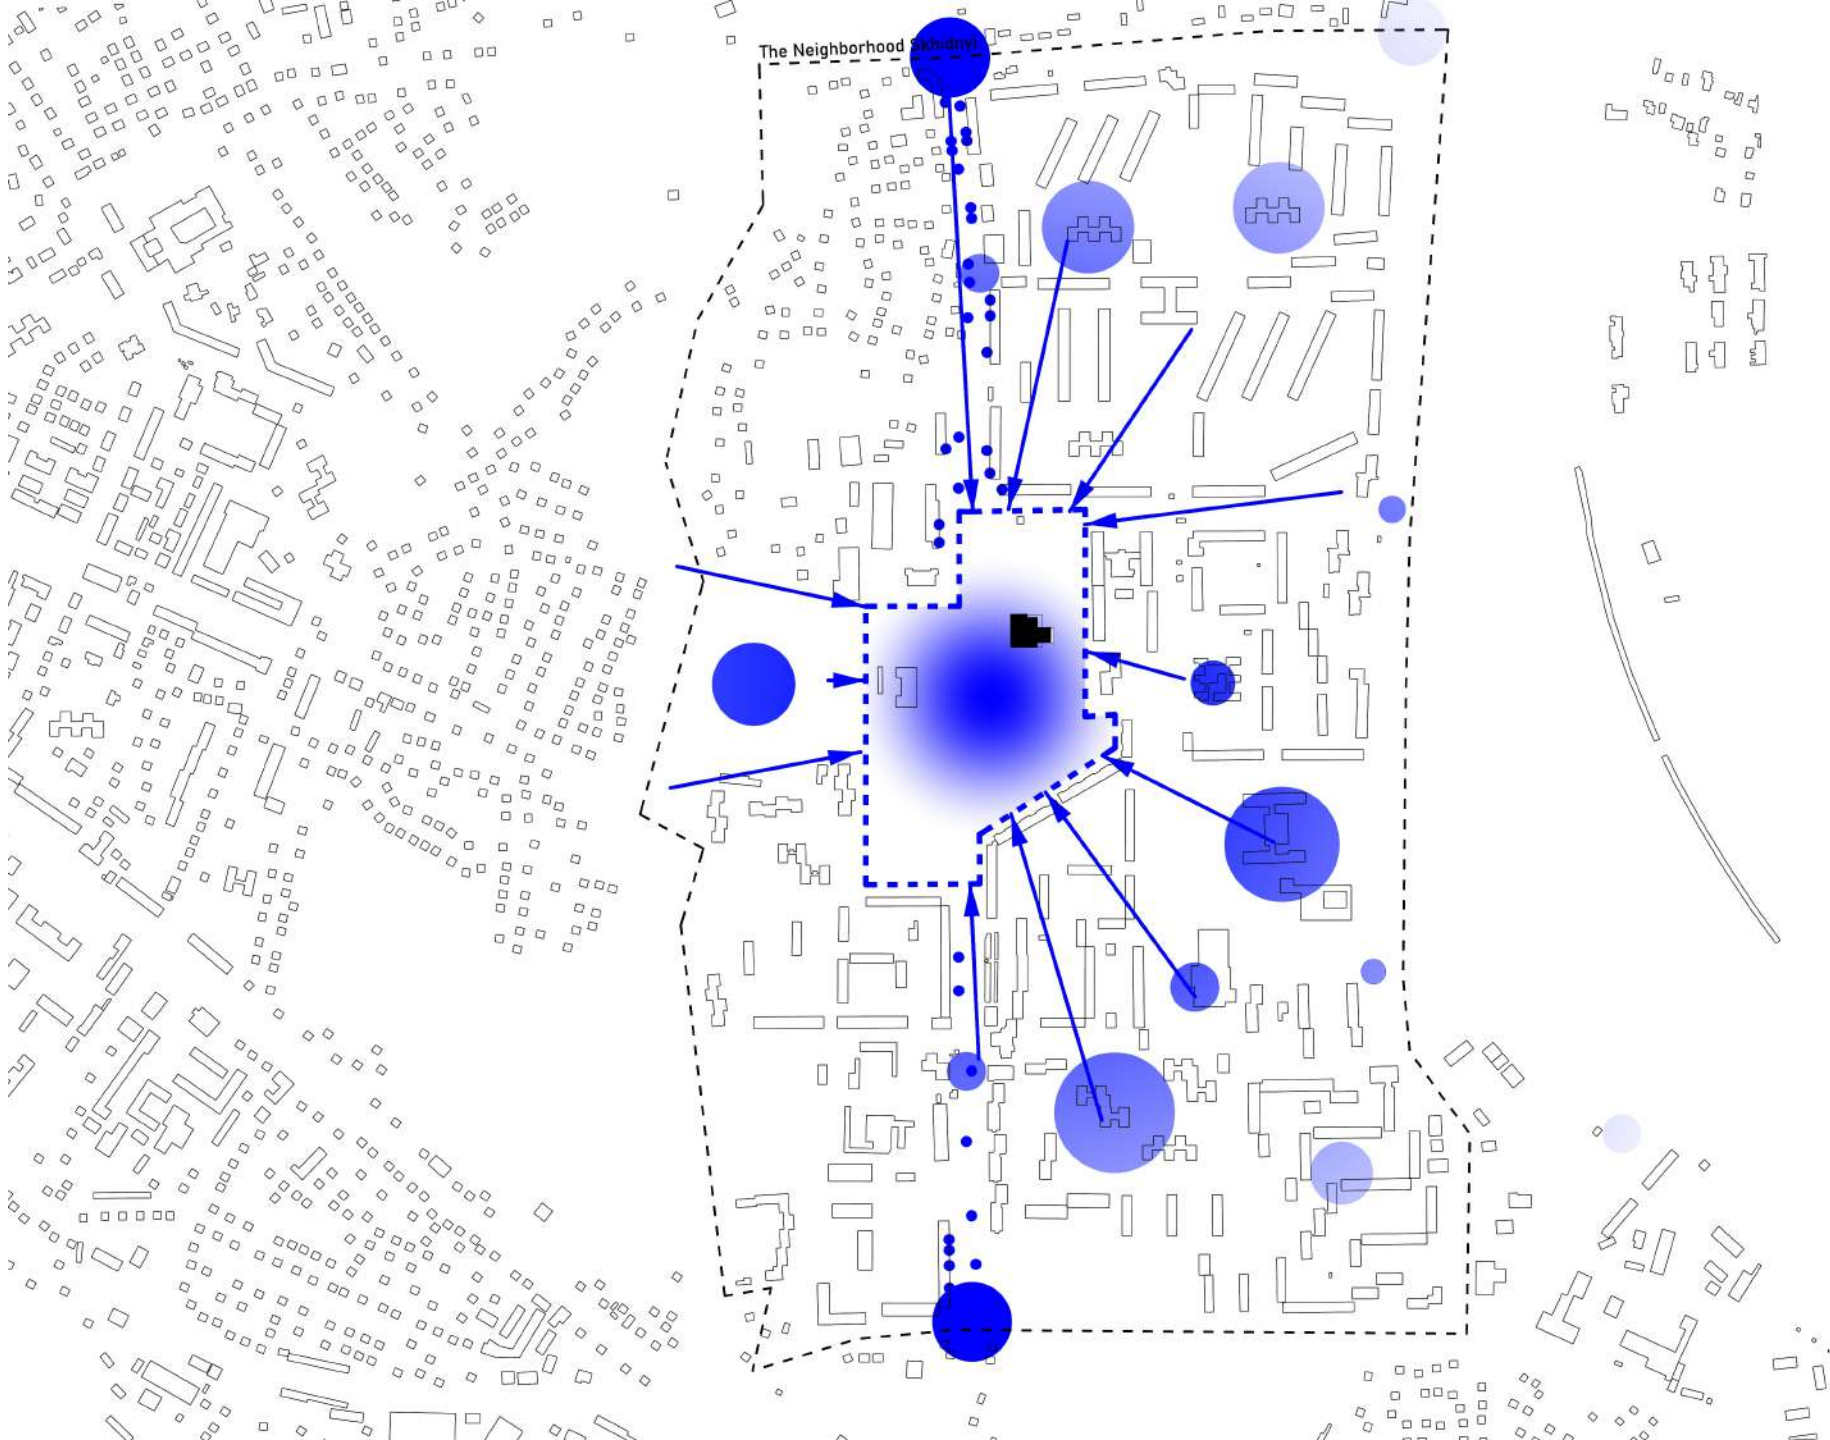

Mosaic "Woman-bird"

Mosaic "Tree of Life"

Authors of mosaic panels /

Alla Horska
Viktor Zaretskyi
Hryhorii Synytsia

"Boriviter" mosaic

DEVELOPMENT OF MONUMENTAL ART IN ZHYTOMYR

The development of monumental art in Zhytomyr began in the 1950s and 1960s, with the first mosaic panels appearing on public buildings, and its peak occurred in the 1970s and 1980s. The themes of the panels included space, labor, and science, and among the artists who influenced this direction were Oleksandr Kostyuk and Mykola Opanashchuk.

Chapter 3

Location

Population distribution of the **Skhidnyi** neighborhood, based on 15,000 people:

1. Children (0-6 years old): 7-8% of the population
- 850 people
2. Schoolchildren (7-17 years old): 12-14% of the population
- 1300 people
3. Students (18-22 years old): 8-10% of the population
- 900 people
4. Adults (23-64 years old): 55-60% of the population
- 9500 people
5. Elderly people (65+ years): 12-15% of the population
- 2450 people

These figures are approximate and based on general demographic data

The Neighborhood Skhidnyi

The Neighborhood Skhidnyi

The Neighborhood Skhidnyi

Chapter 4

Space

ПОБТАЖНИЙ ПЛАН

На строение литеры В Института на ул. Меден Павлов