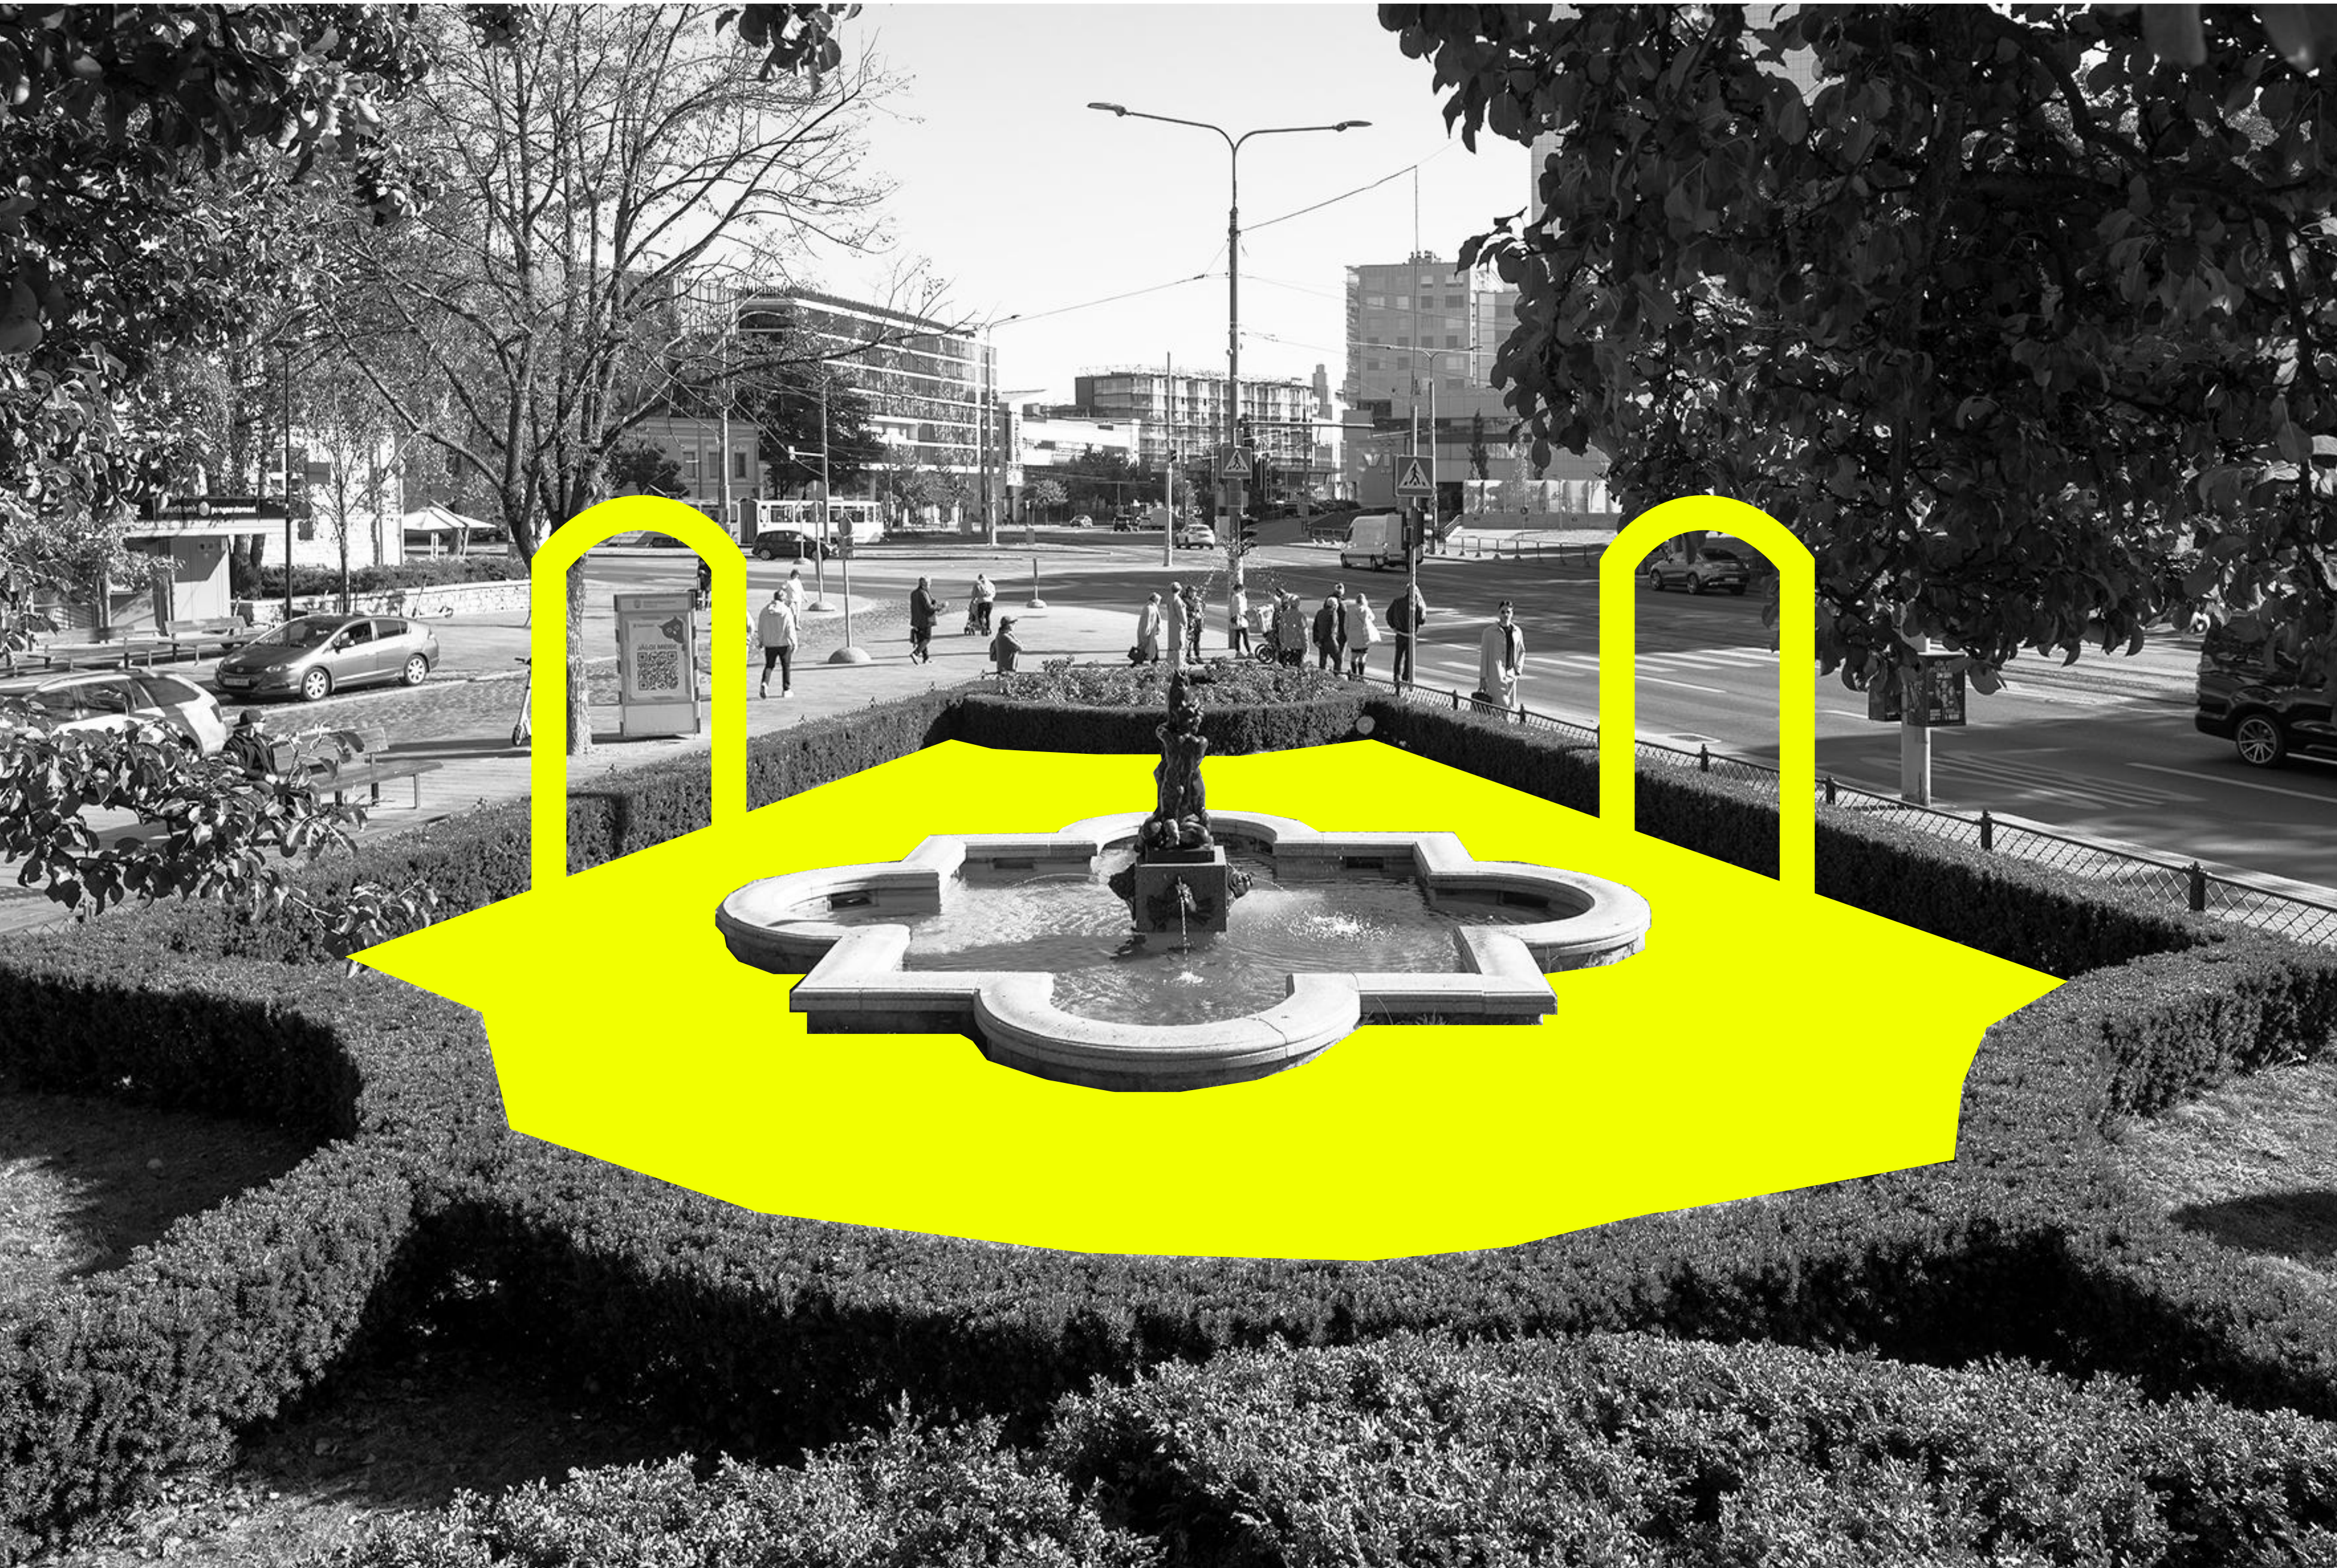

1ST STAGE

TACTICAL

URBANISM

- 1 - open garden
- 2 - pedestrian road
- 3 - installation // pavilion

REFERENCES

new crossings for Pärnu mnt

plant containers

inviting to be active

1 OPEN the GARDEN

2 the PEDESTRIAN ROAD

to bring back the recreational zones for people

enhance the back facade

3 THE SQUARE

THE GAIN

2ND STAGE
THE VISION

4 - THE PASSAGEWAY