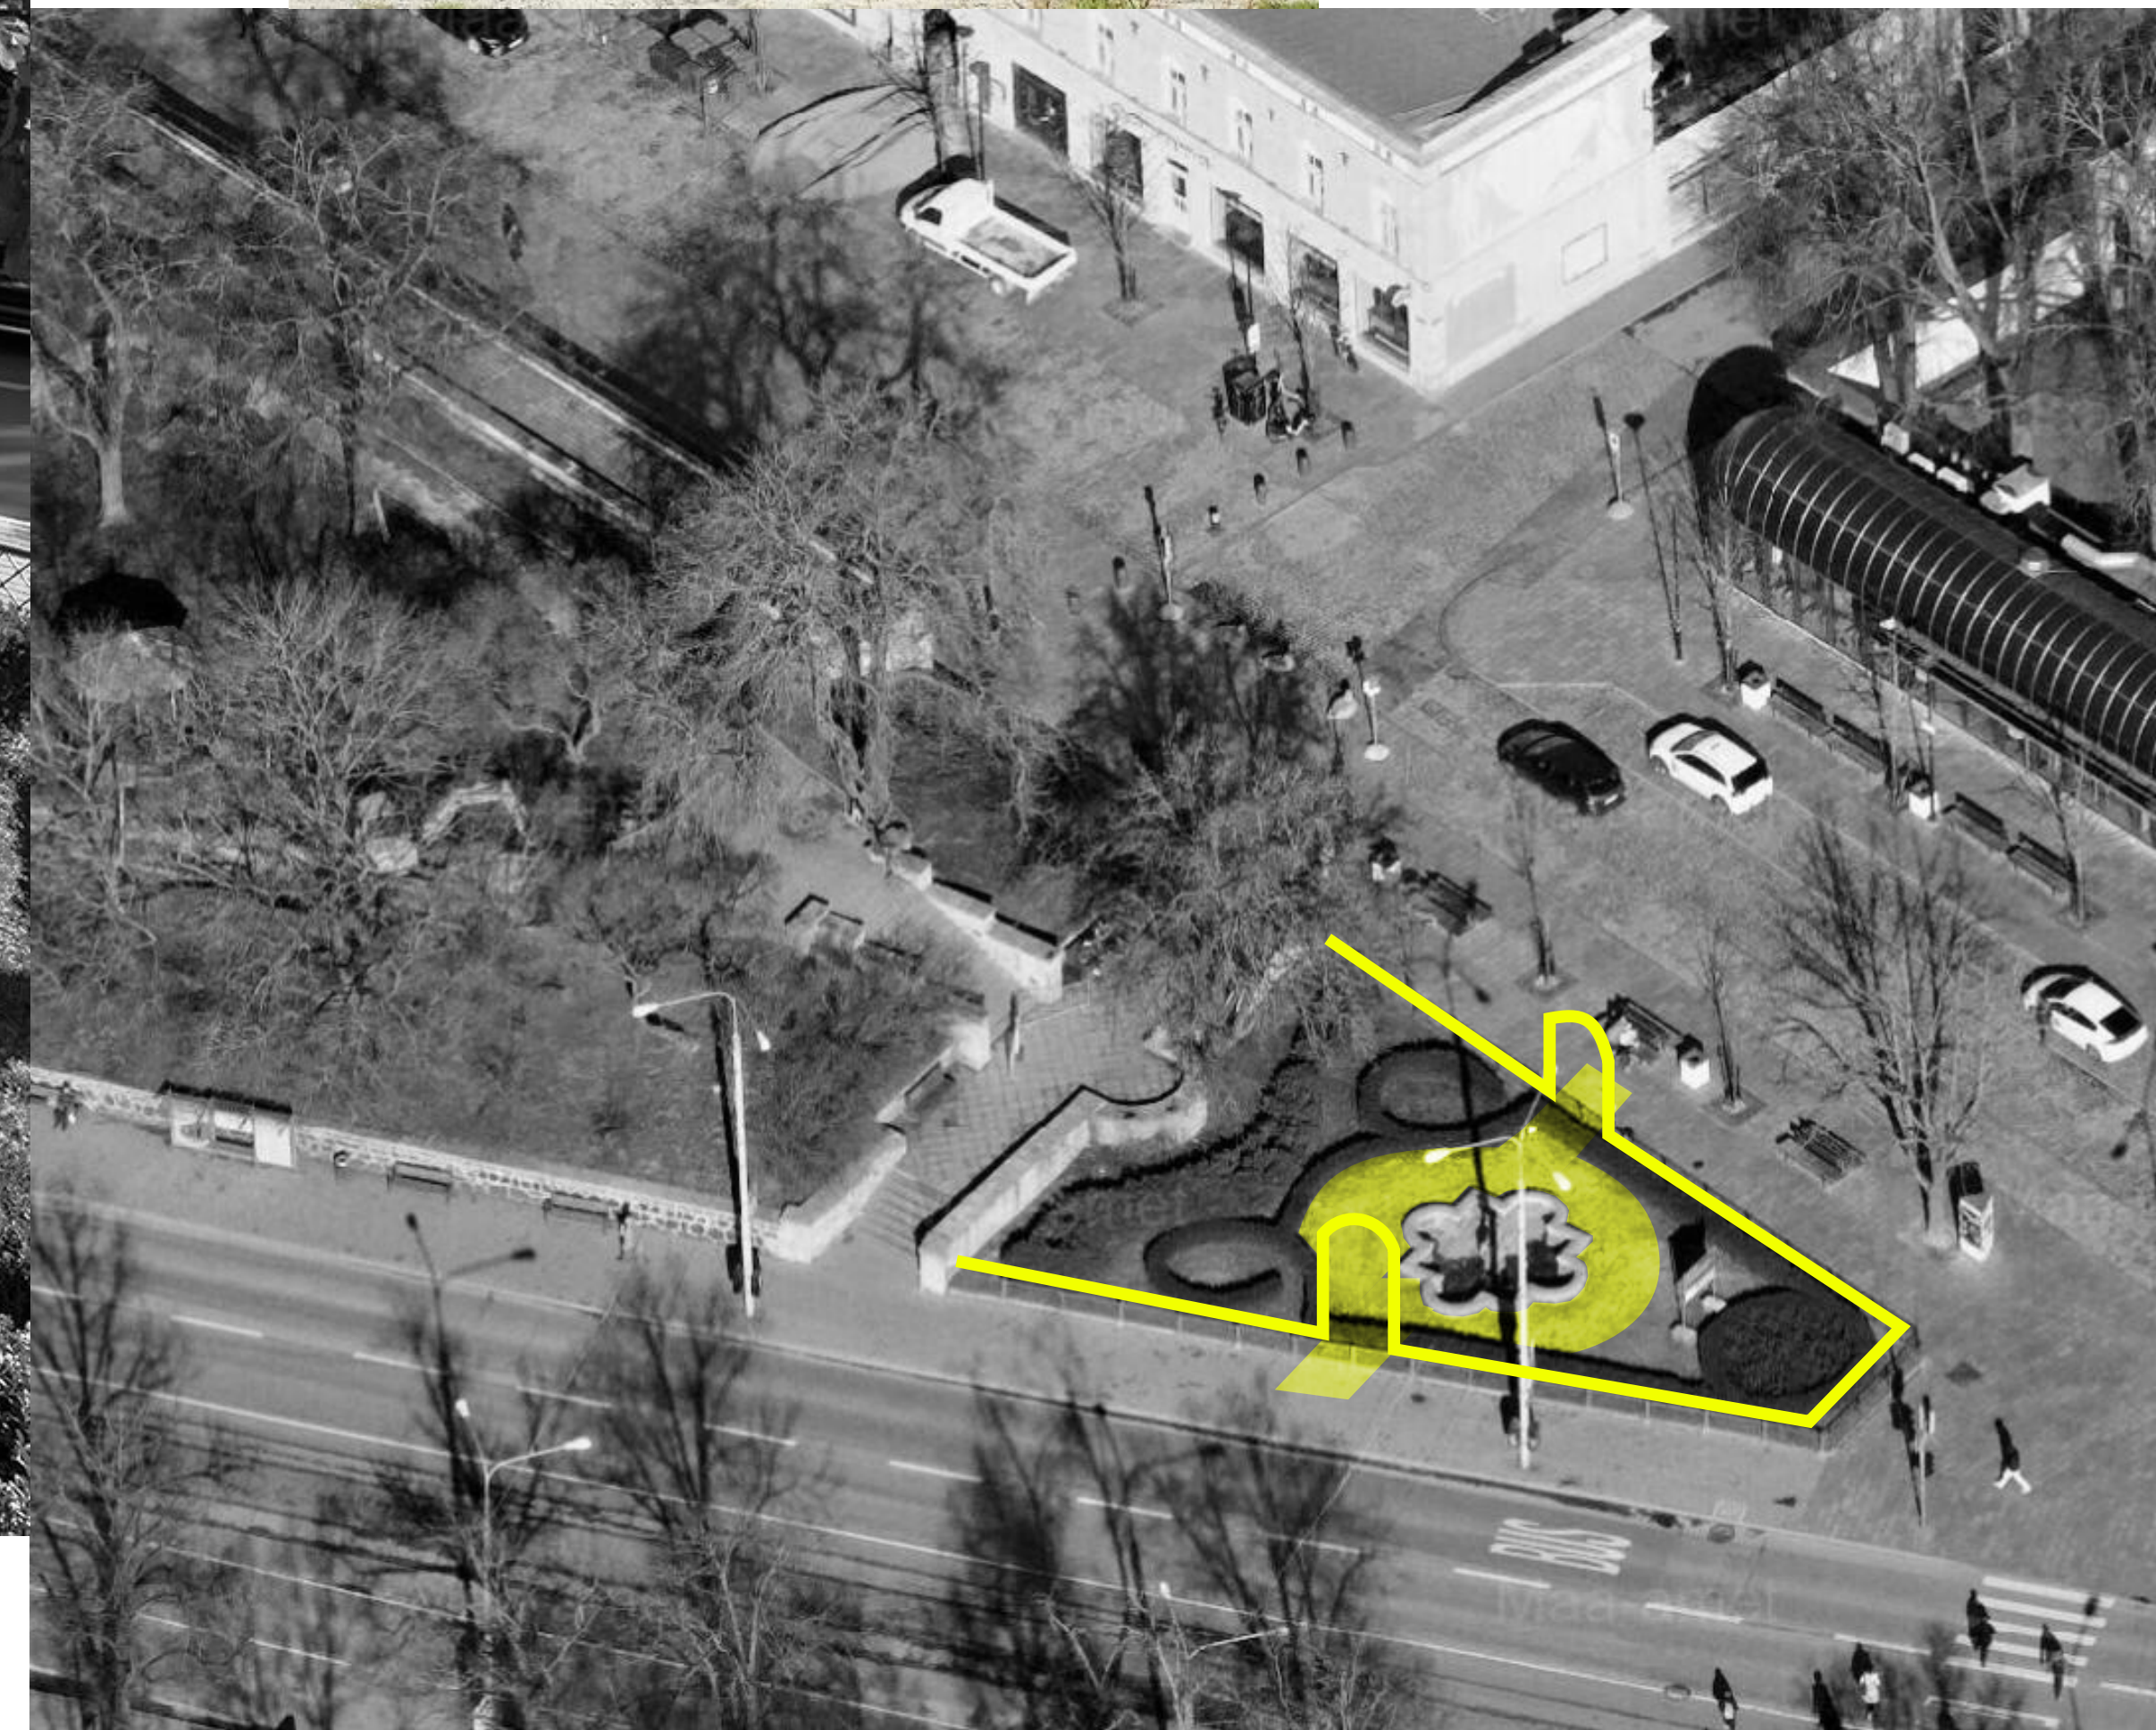

OPEN UP

TABITA OZOLIŅA, RŪDOLFS GOLUBOVS, MARK JOONAS ARTMA, LŪCIJA VILCĀNE

PART OF THE GREEN BELT

THE CONNECTI ONS

THE CONCEPT

OPEN UP

- 1 - open garden
- 2 - pedestrian road
- 3 - installation // pavilion
- 4 - the passageway

1ST STAGE

TACTICAL

URBANISM

- 1 - open garden
- 2 - pedestrian road
- 3 - installation // pavilion

REFERENCES

new crossings for Pärnu mnt

plant containers

inviting to be active

1 OPEN the GARDEN

2 the PEDESTRIAN ROAD

to bring back the recreational zones for people

enhance the back facade

3 THE SQUARE

THE GAIN

2ND STAGE
THE VISION

4 - THE PASSAGEWAY

4 THE PASSAGE WAY

OPEN UP!

THANK YOU!