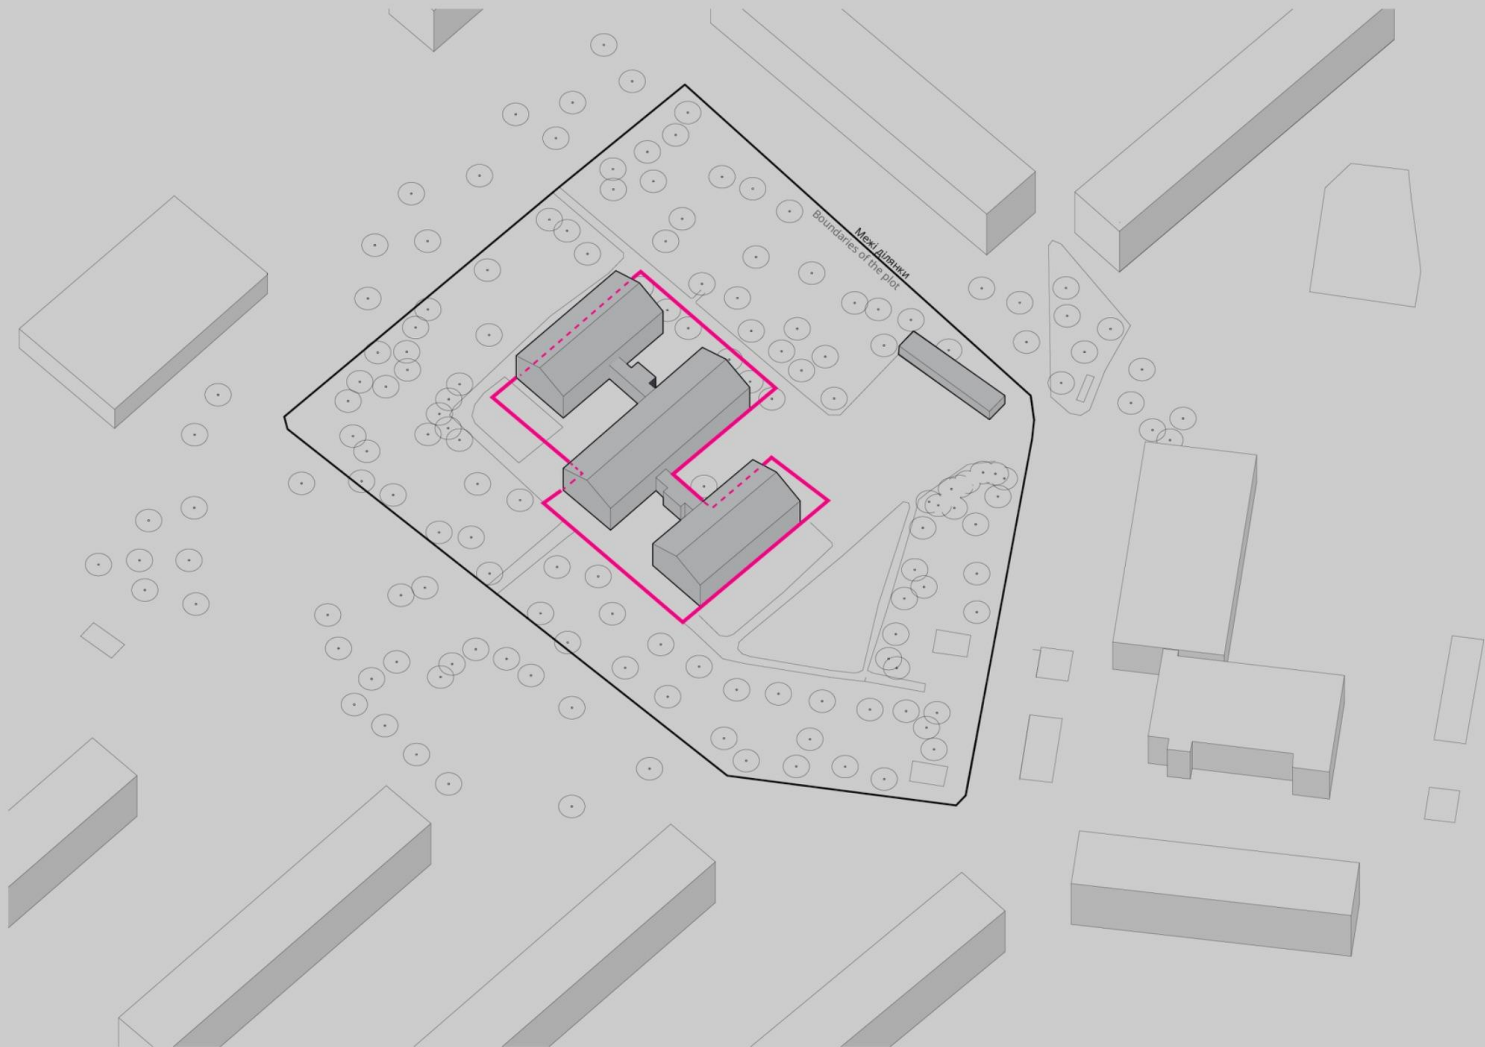

- school
- stadium

strategy :

- fun
- universal design
- public! space

URBAN

RURAL

WILD

ZIROCHKA

is born!

Епіцентр

вул. Річкова

АЗС

WILD

Younger child (<6 y.old)
playground
Chill zone (Reading space,
hammocks, etc.)
Active leisure zone(volleyball,
frisbee, badminton etc.)
Sitting spaces across transit
routes and stadium
Dense gedge walls with slit
passages